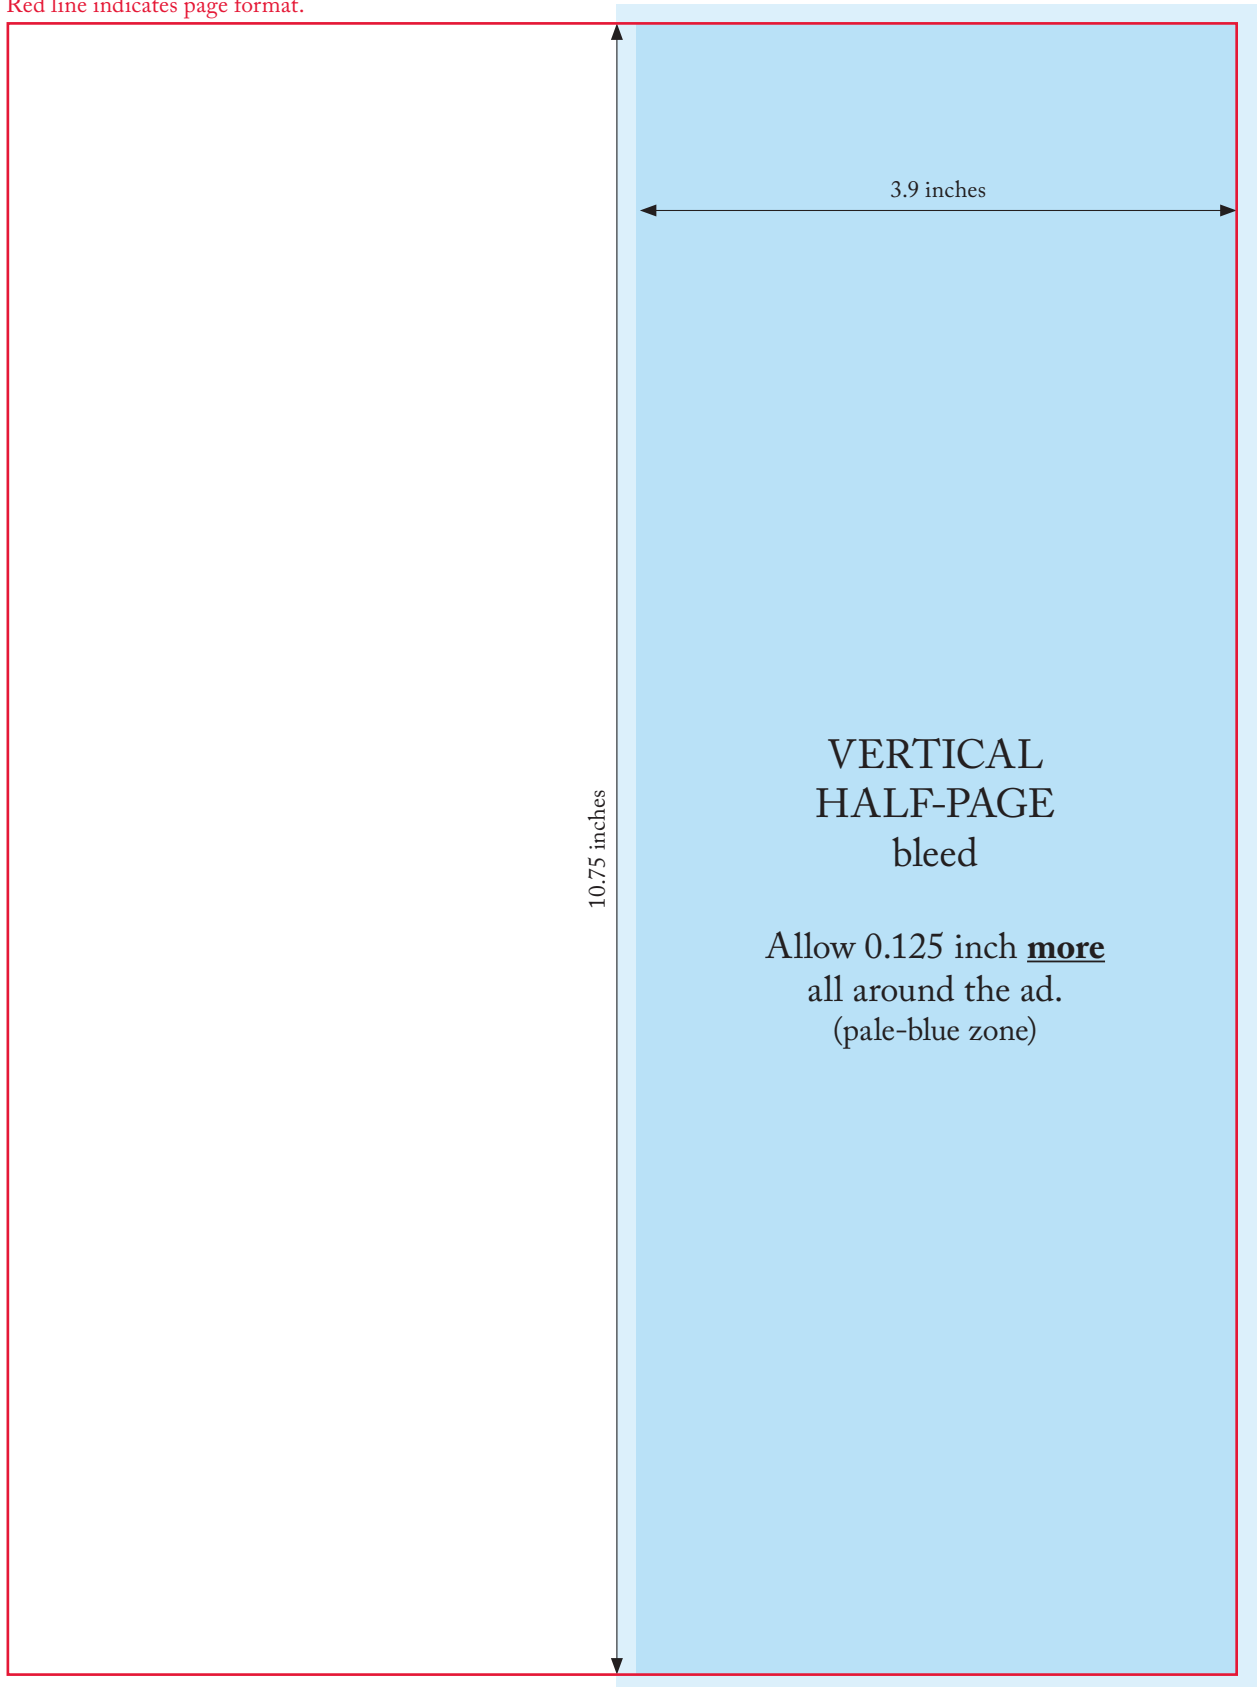

# Advertising Format Grid

---

Red line indicates page format.

Red line indicates page format.

8 inches

10.75 inches

FULL PAGE - bleed

Allow 0.125 inch more all around the ad.  
(pale-blue zone)

Red line indicates page format.

Red line indicates page format.

Red line indicates page format.

3.9 inches

10.75 inches

VERTICAL  
HALF-PAGE  
bleed

Allow 0.125 inch **more**  
all around the ad.  
(pale-blue zone)

Red line indicates page format.

Red line indicates page format.

## HORIZONTAL HALF-PAGE - bleed

Allow 0.125 inch **more** all around the ad.  
(pale-blue zone)

Red line indicates page format.

Red line indicates page format.