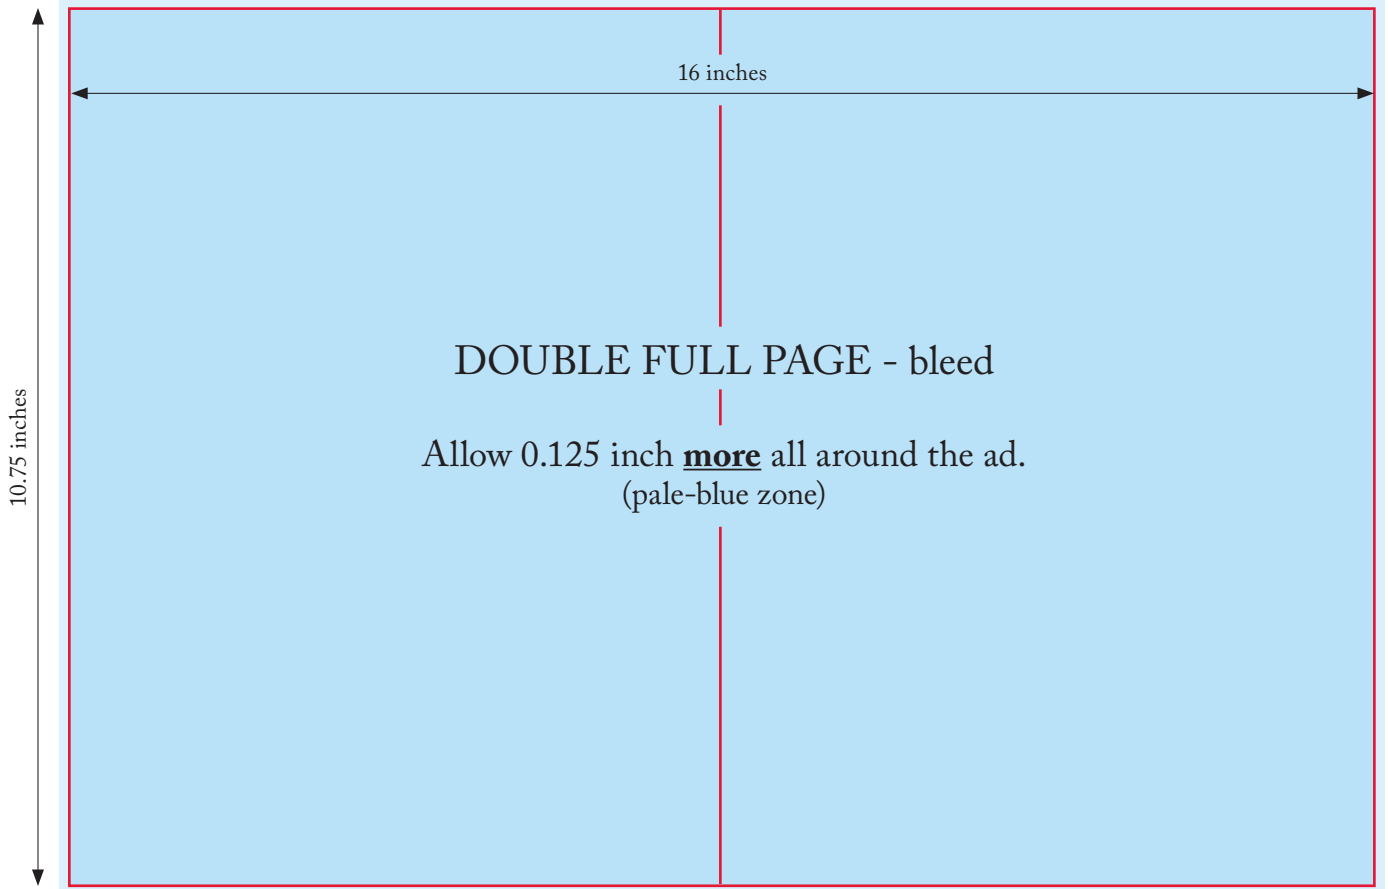

# Advertising Format Grid

---

Red line indicates page format.

Red line indicates page format.

8 inches

10.75 inches

FULL PAGE - bleed

Allow 0.125 inch more all around the ad.  
(pale-blue zone)

Red line indicates page format.

Red line indicates page format.

Red line indicates page format.

3.9 inches

10.75 inches

VERTICAL  
HALF-PAGE  
bleed

Allow 0.125 inch **more**  
all around the ad.  
(pale-blue zone)

Red line indicates page format.

Red line indicates page format.

## HORIZONTAL HALF-PAGE - bleed

Allow 0.125 inch **more** all around the ad.  
(pale-blue zone)

Red line indicates page format.

Red line indicates page format.